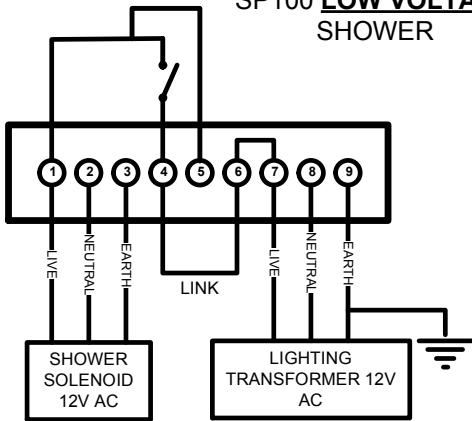

SP100 LOW VOLTAGE SHOWER

CONTACT
RATED AT
30 AMPS
MAX.
THIS
PRODUCT
MUST BE
EARTHED.