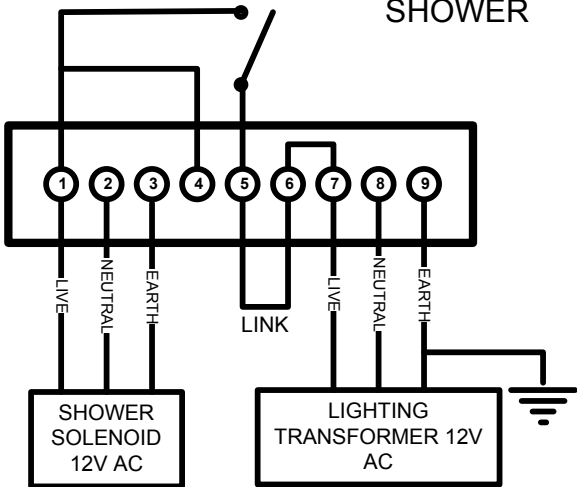

SP100 LOW VOLTAGE
SHOWER

CONTACT
RATED AT
30 AMPS
MAX.
THIS
PRODUCT
MUST BE
EARTHED.